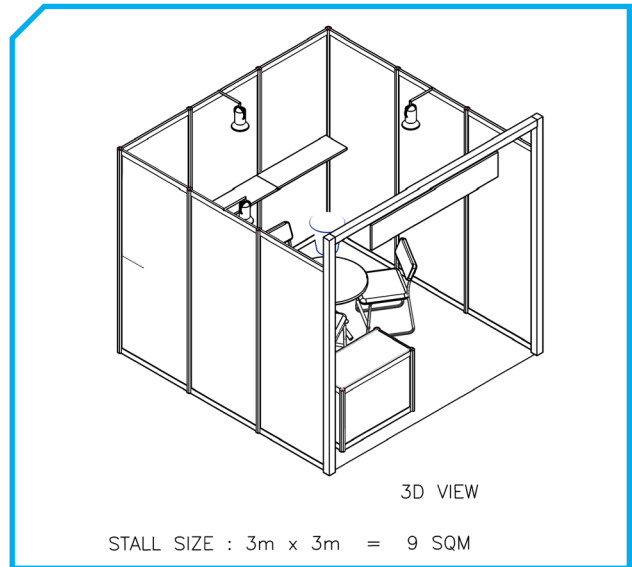

Standard Booth Fitting (3m x 3m = 9 sqm) (Option 2)

Standard Booth Fittings	
Lockable cabinet	1
Round Table	1
Chairs	3
Spotlights	3
Shelves	0
Dustbin	1
Needle Punch Carpet	1
Fascia Name	1
Electric Socket	1 KW power supply
Display Grid	2
Hooks	20