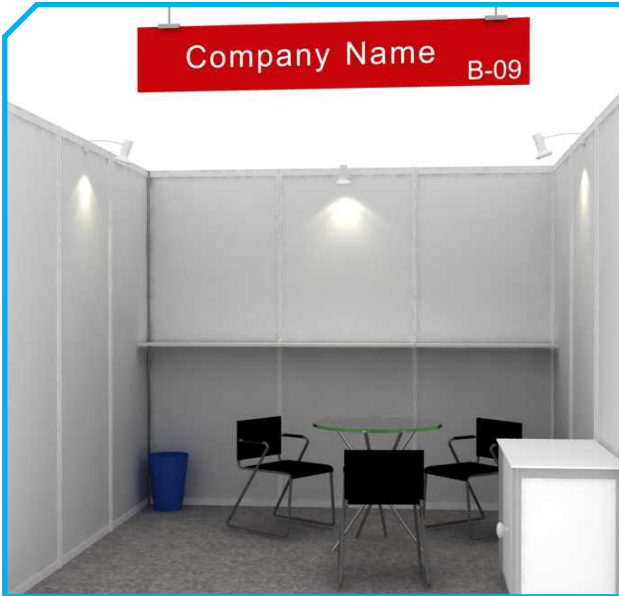

Standard Booth Fitting (3m x 3m = 9 sqm) (Option 2)

Standard Booth Fittings	
Lockable cabinet	1
Round Table	1
Chairs	3
Spotlights	3
Shelves	0
Dustbin	1
Needle Punch Carpet	1
Fascia Name	1
Electric Socket	1 KW power supply
Display Grid	2
Hooks	20