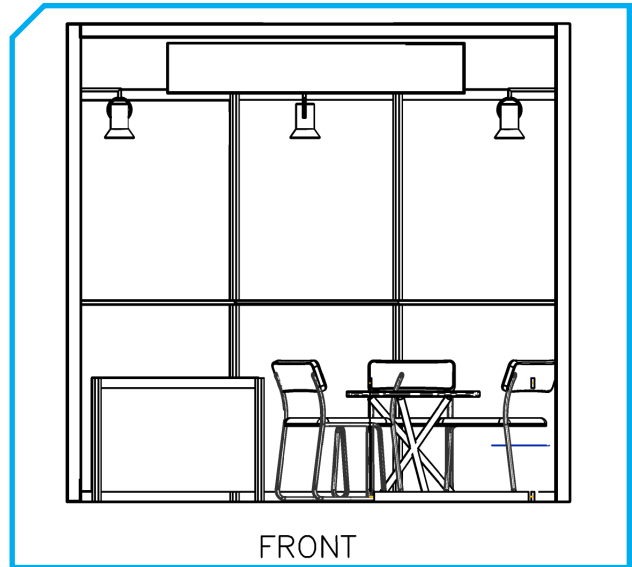

Standard Booth Fitting (3m x 3m = 9 sqm) (Option 2)

Standard Booth Fittings	
Lockable cabinet	1
Round Table	1
Chairs	3
Spotlights	3
Shelves	0
Dustbin	1
Needle Punch Carpet	1
Fascia Name	1
Electric Socket	1 KW power supply
Display Grid	2
Hooks	20