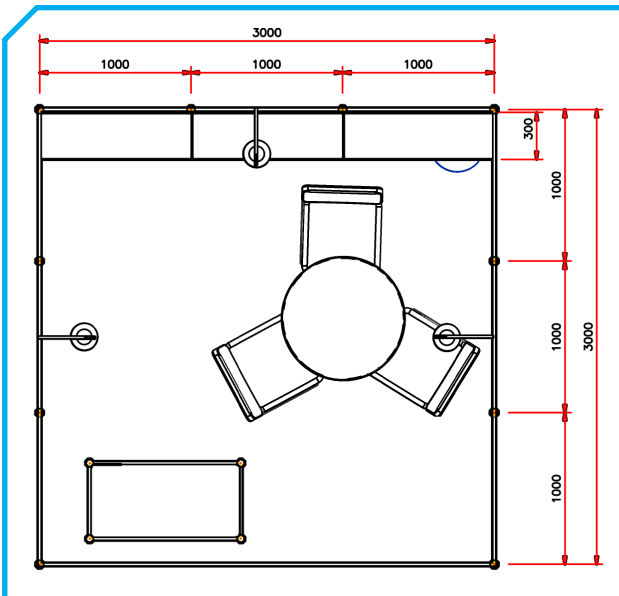

Standard Booth Fitting (3m x 3m = 9 sqm) (Option 2)

Standard Booth Fittings	
Lockable cabinet	1
Round Table	1
Chairs	3
Spotlights	3
Shelves	0
Dustbin	1
Needle Punch Carpet	1
Fascia Name	1
Electric Socket	1 KW power supply
Display Grid	2
Hooks	20